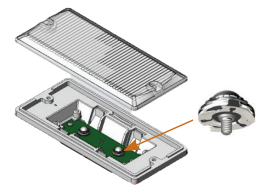

THE ULTIMATE IN SERVICEABILITY

The industry's only serviceable family of LED lights

Serviceable / Upgradeable LEDs: Patented V-LED diodes are field upgradeable allowing the user to benefit from future LED technology without replacing the entire light. Simply thread the V-LED into the circuit board for quick installation.

Serviceable / Replaceable Cover Lens: Easily replace a broken lens while directly on the vehicle.

Simplified Maintenance & Reduced Vehicle Downtime: Reduce time and expense of replacing the entire fixture. Light can be disassembled for easy replacement of serviceable parts.

Low Lifecycle Cost: Save up to 10x over the life of your vehicle by utilizing sustainable LED light technology.

Eco-friendly: Serviceable parts eliminate the need to replace the entire light.

1017-9000
Weldon Stop/Tail, Turn and Backup