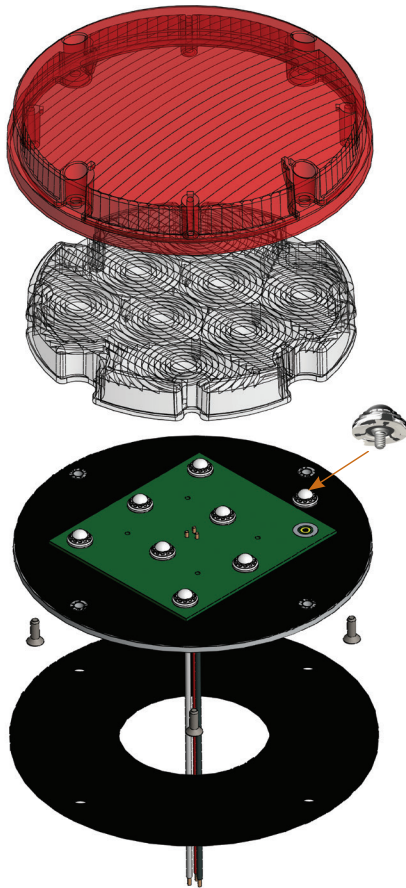

THE ULTIMATE IN SERVICEABILITY

The industry's only serviceable family of LED lights

Serviceable / Upgradeable LEDs: Patented V-LED diodes are field upgradeable allowing the user to benefit from future LED technology without replacing the entire light. Simply thread the V-LED into the circuit board for quick installation.

Serviceable / Replaceable Cover Lens: Easily replace a broken lens while directly on the vehicle.

Simplified Maintenance & Reduced Vehicle Downtime: Reduce time and expense of replacing the entire fixture. Light can be disassembled for easy replacement of serviceable parts.

Low Lifecycle Cost: Save up to 10x over the life of your vehicle by utilizing sustainable LED light technology.

Eco-friendly: Serviceable parts eliminate the need to replace the entire light.

1017-9000
Weldon Stop/Tail, Turn and Backup